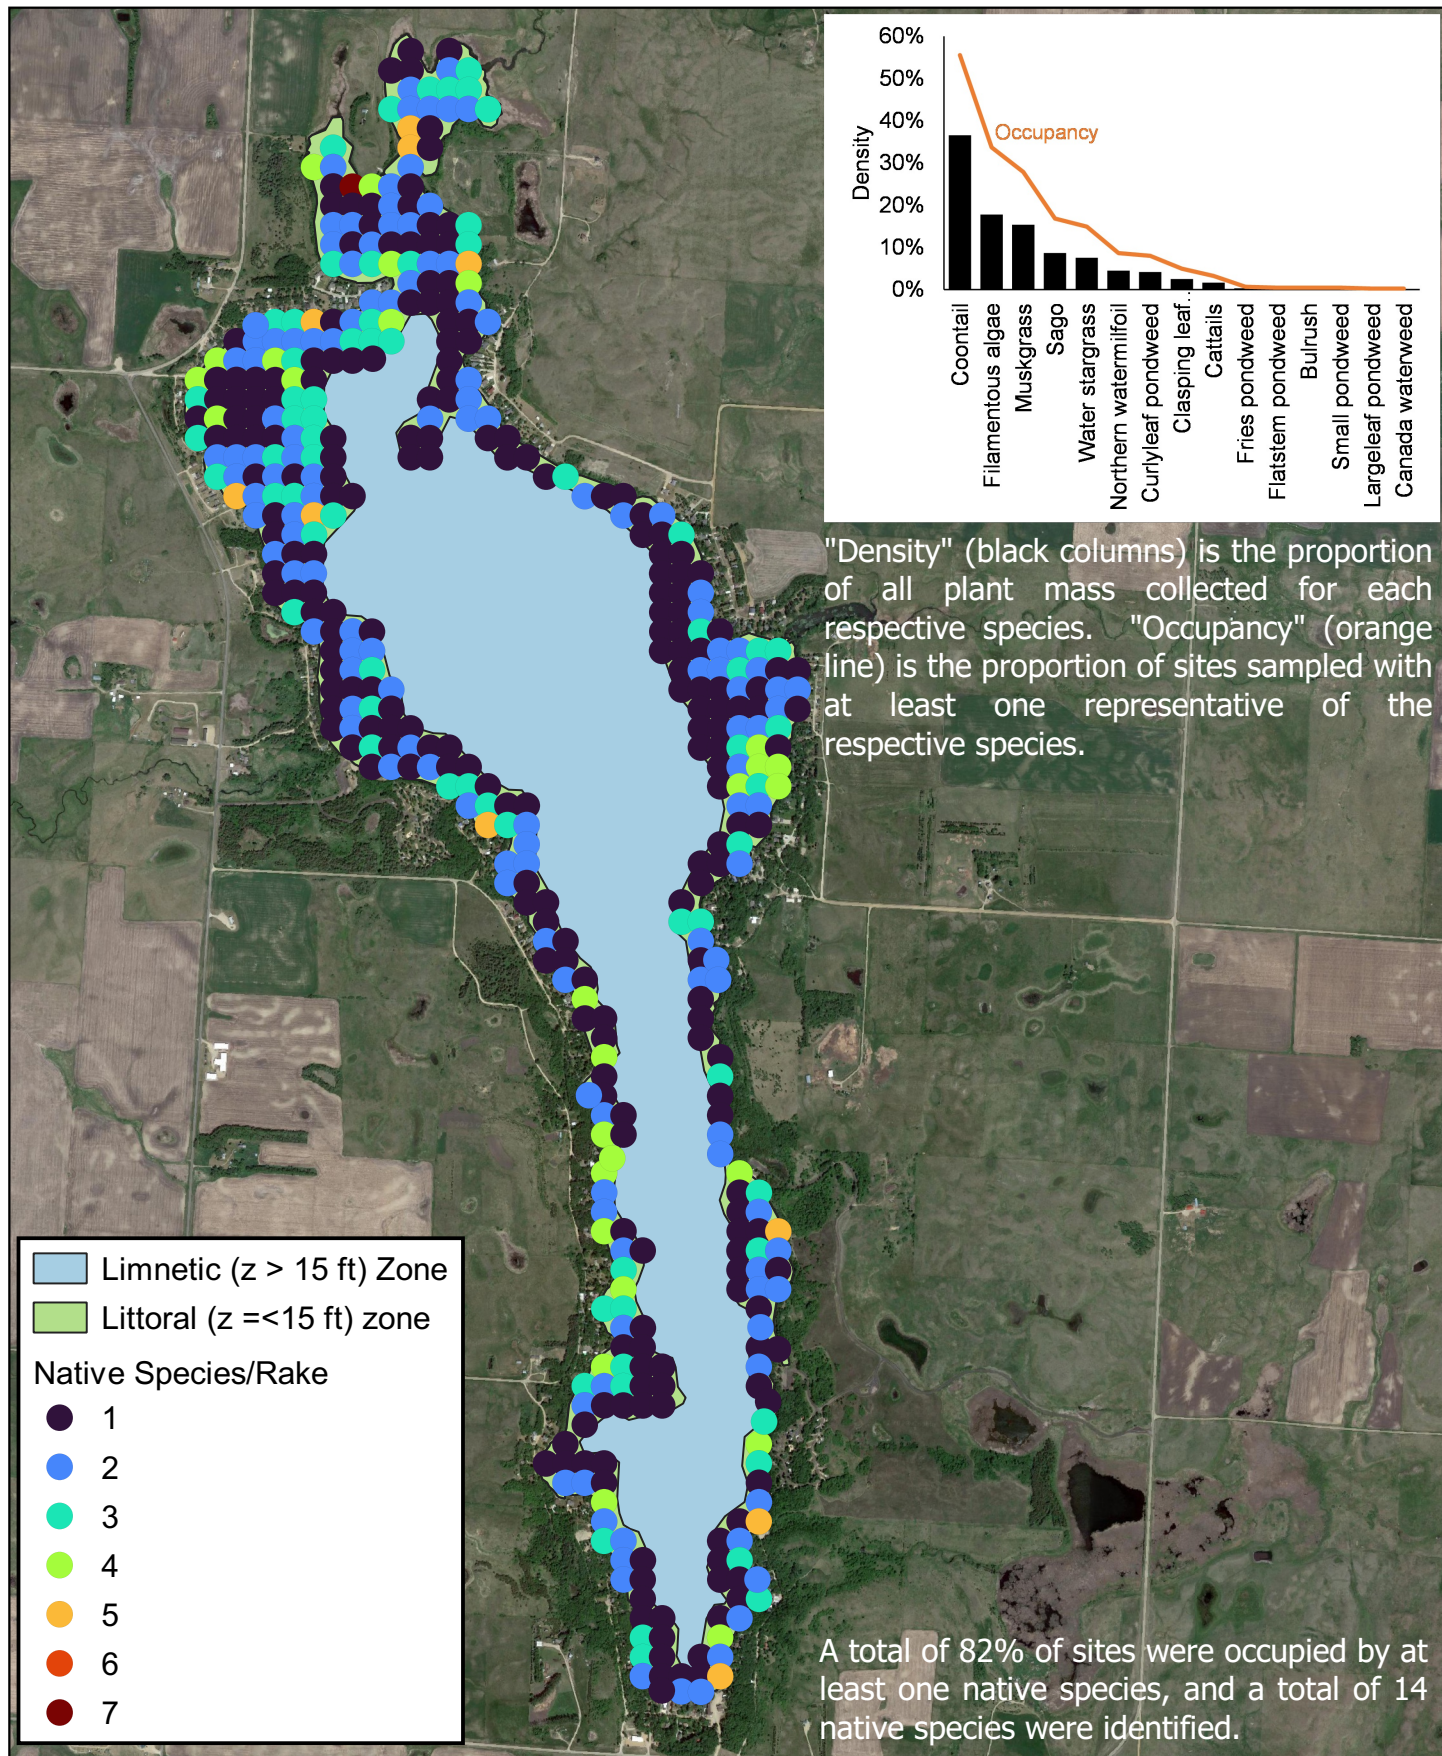

Pickerel Lake

June 2023 Aquatic Plant Map Set

0.25 0.5 mi

Pickerel Lake
 Native Plant Richness
 June 2023

Plants covered 82% of sampled sites

Limnetic (z > 15 ft) Zone
Littoral (z =<15 ft) zone

Total Plant Rake Density

- 0
- 1
- 2
- 3

LIMNopro
Lake, River, and Pond Management
www.limnopro.com

Pickerel Lake
Plant Density
June 2023

Limnetic ($z > 15$ ft) Zone
 Littoral ($z \leq 15$ ft) zone
 CLP Areal Coverage (Est.)
 CLP Rake Density
 1
 2
 3

LIMNopro
 Lake, River, and Pond Management
www.limnopro.com

Pickerel Lake
 Curlyleaf Pondweed
 June 2023

*Plant-attached zebra mussels only
Zebra mussels found on 52% of sampled plants

Limnetic (z > 15 ft) Zone
Littoral (z <= 15 ft) zone
Zebra mussels

0.25 0.5 mi

LIMNopro
Lake, River, and Pond Management
www.limnopro.com

Pickerel Lake
Zebra Mussels
June 2023