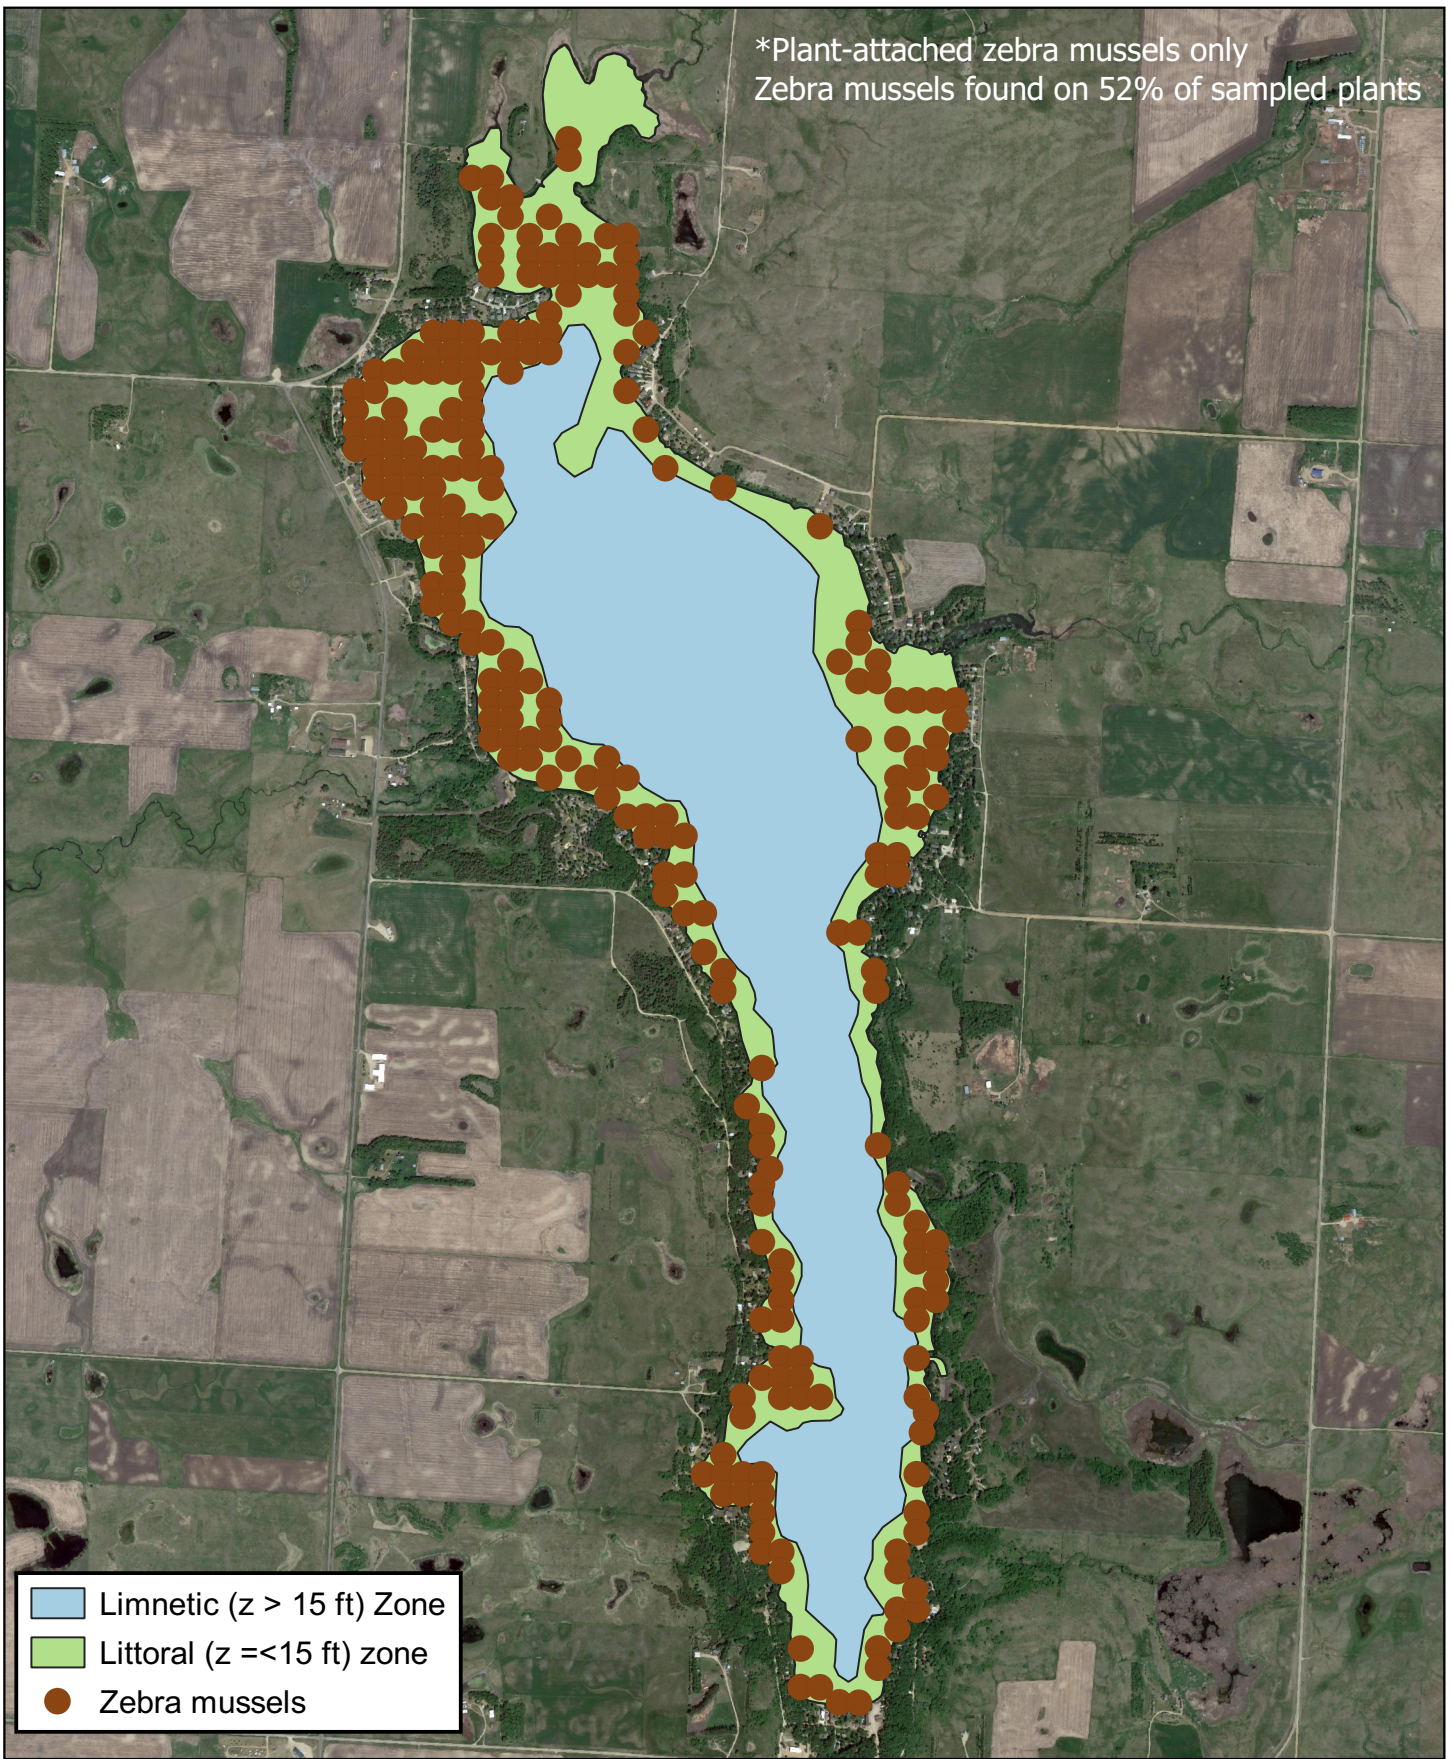

Pickerel Lake

June 2023 Aquatic Plant Map Set

0.25 0.5 mi

Pickerel Lake
 Native Plant Richness
 June 2023

Plants covered 82% of sampled sites

Limnetic (z > 15 ft) Zone
Littoral (z =<15 ft) zone

Total Plant Rake Density

- 0
- 1
- 2
- 3

LIMNopro
Lake, River, and Pond Management
www.limnopro.com

Pickerel Lake
Plant Density
June 2023

Limnetic ($z > 15$ ft) Zone
 Littoral ($z \leq 15$ ft) zone
 CLP Areal Coverage (Est.)
 CLP Rake Density
 1
 2
 3

LIMNopro
 Lake, River, and Pond Management
www.limnopro.com

Pickerel Lake
 Curlyleaf Pondweed
 June 2023

*Plant-attached zebra mussels only
Zebra mussels found on 52% of sampled plants

Limnetic (z > 15 ft) Zone
Littoral (z <= 15 ft) zone
Zebra mussels

0.25 0.5 mi

LIMNopro
Lake, River, and Pond Management
www.limnopro.com

Pickerel Lake
Zebra Mussels
June 2023