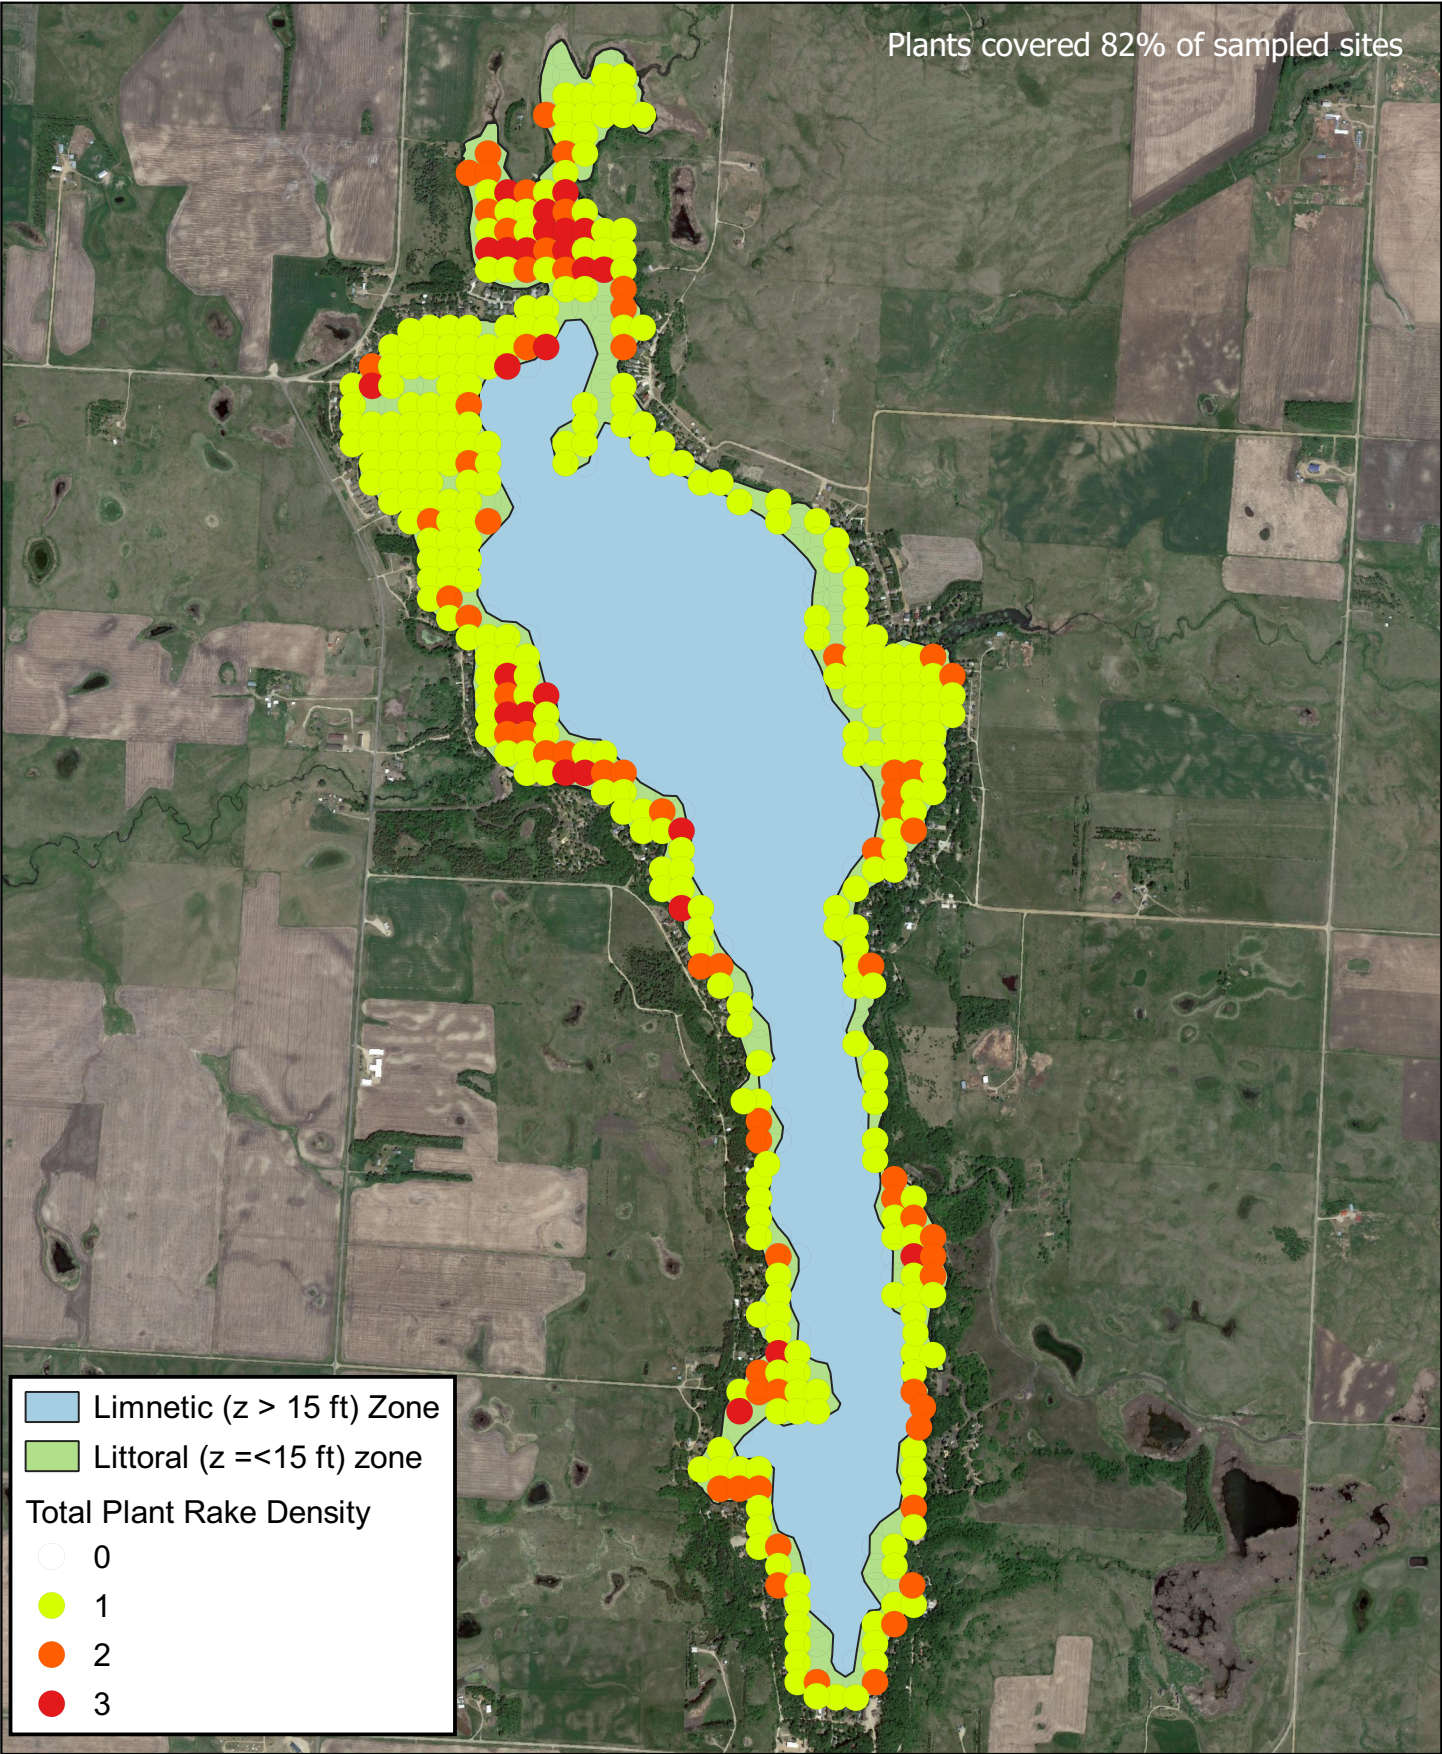

Pickerel Lake

June 2023 Aquatic Plant Map Set

0.25 0.5 mi

Pickerel Lake
 Native Plant Richness
 June 2023

Plants covered 82% of sampled sites

Limnetic (z > 15 ft) Zone
Littoral (z =<15 ft) zone

Total Plant Rake Density

- 0
- 1
- 2
- 3

LIMNopro
Lake, River, and Pond Management
www.limnopro.com

Pickerel Lake
Plant Density
June 2023

Limnetic ($z > 15$ ft) Zone
 Littoral ($z \leq 15$ ft) zone
 CLP Areal Coverage (Est.)
 CLP Rake Density
 1
 2
 3

LIMNopro
 Lake, River, and Pond Management
www.limnopro.com

Pickerel Lake
 Curlyleaf Pondweed
 June 2023

*Plant-attached zebra mussels only
Zebra mussels found on 52% of sampled plants

Limnetic (z > 15 ft) Zone
Littoral (z <= 15 ft) zone
Zebra mussels

0.25 0.5 mi

LIMNopro
Lake, River, and Pond Management
www.limnopro.com

Pickerel Lake
Zebra Mussels
June 2023