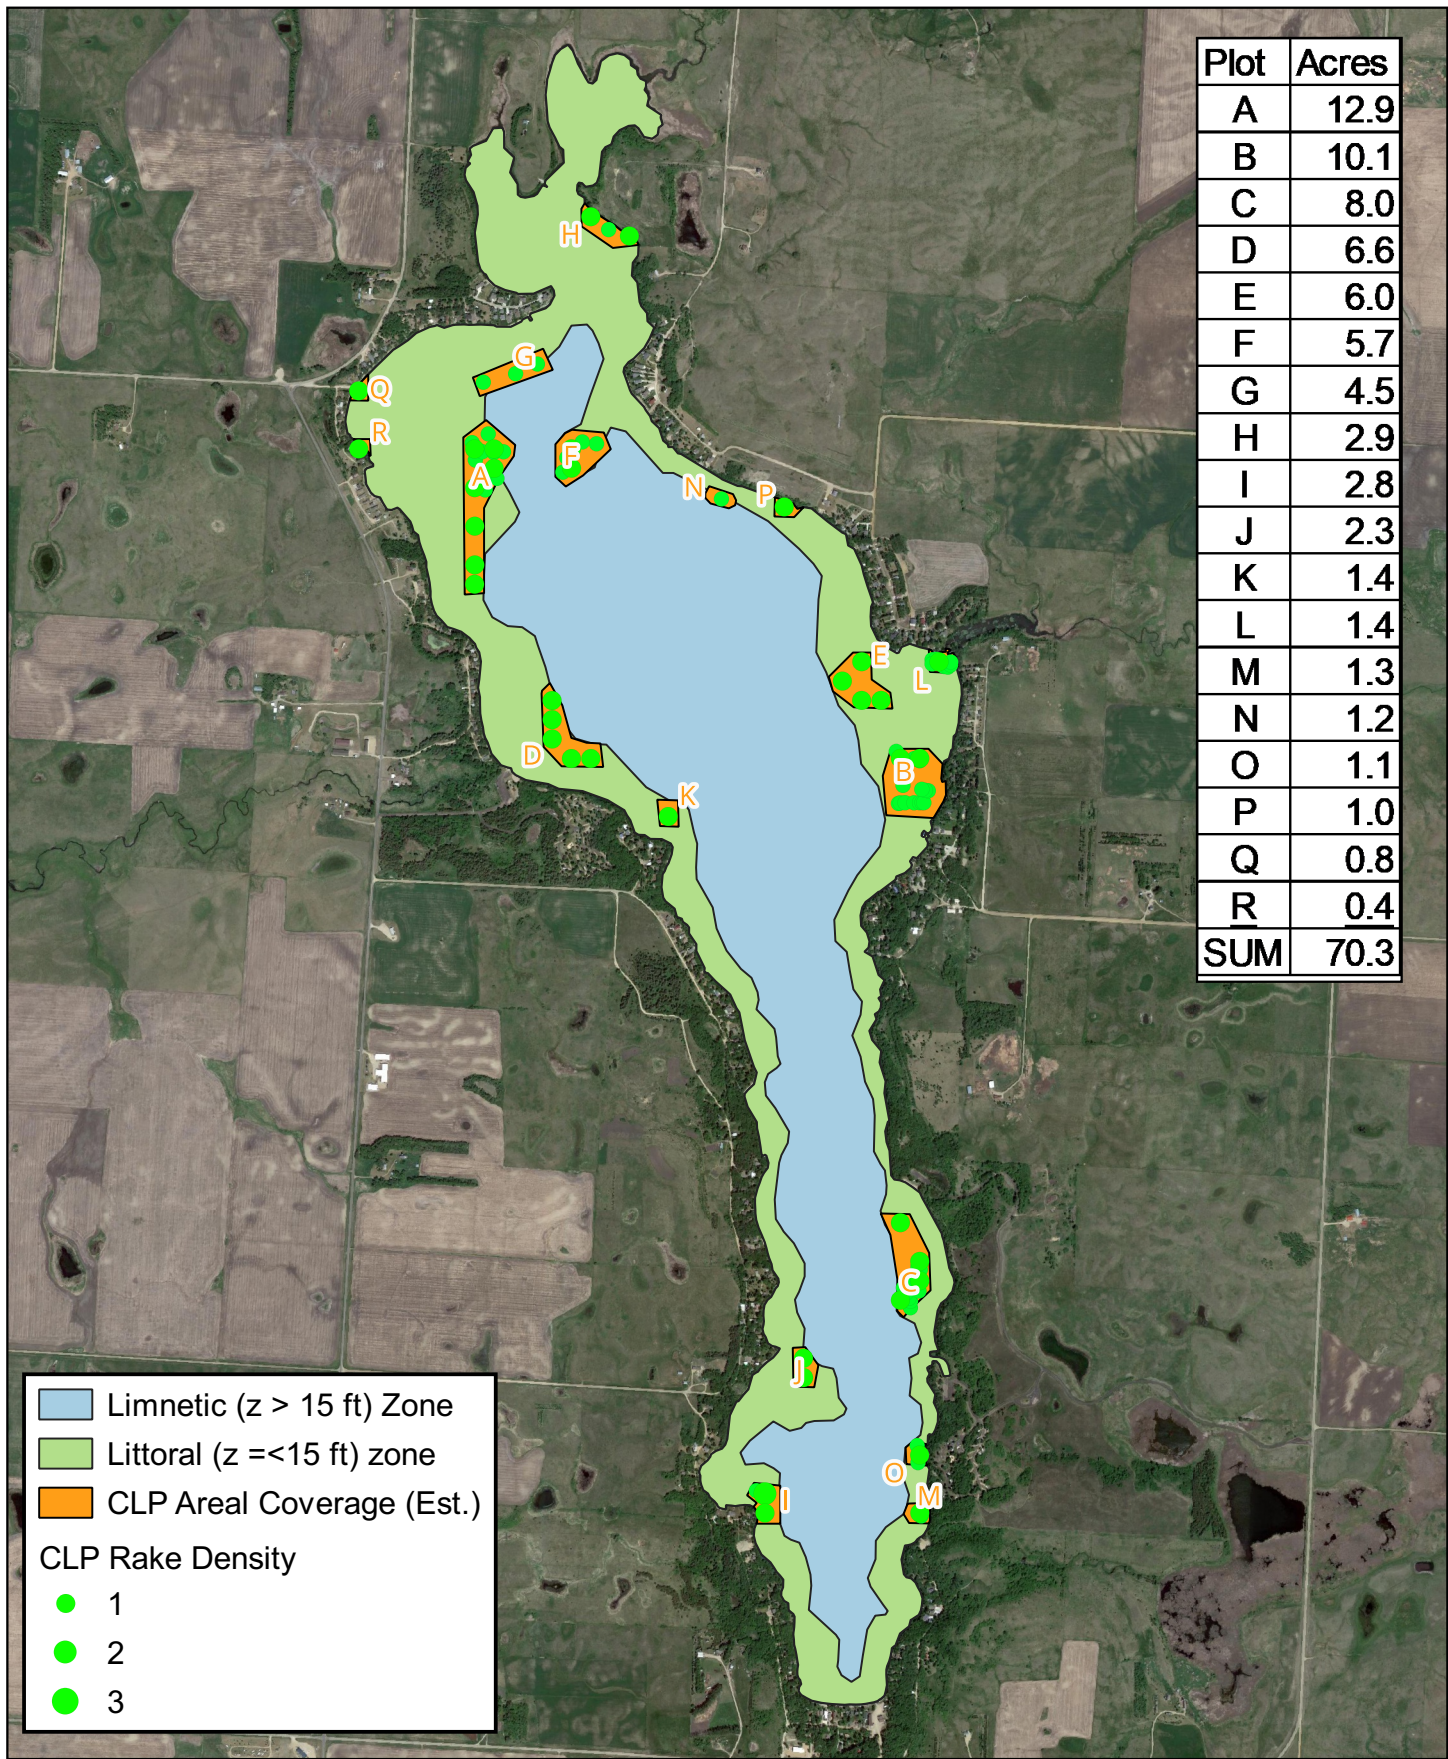

Pickerel Lake

June 2023 Aquatic Plant Map Set

0.25 0.5 mi

Pickerel Lake
 Native Plant Richness
 June 2023

Plants covered 82% of sampled sites

Limnetic (z > 15 ft) Zone
Littoral (z =<15 ft) zone

Total Plant Rake Density

- 0
- 1
- 2
- 3

LIMNopro
Lake, River, and Pond Management
www.limnopro.com

Pickerel Lake
Plant Density
June 2023

Limnetic ($z > 15$ ft) Zone
 Littoral ($z \leq 15$ ft) zone
 CLP Areal Coverage (Est.)
 CLP Rake Density
 1
 2
 3

LIMNopro
 Lake, River, and Pond Management
www.limnopro.com

Pickerel Lake
 Curlyleaf Pondweed
 June 2023

*Plant-attached zebra mussels only
Zebra mussels found on 52% of sampled plants

Limnetic (z > 15 ft) Zone
Littoral (z <= 15 ft) zone
Zebra mussels

0.25 0.5 mi

LIMNopro
Lake, River, and Pond Management
www.limnopro.com

Pickerel Lake
Zebra Mussels
June 2023